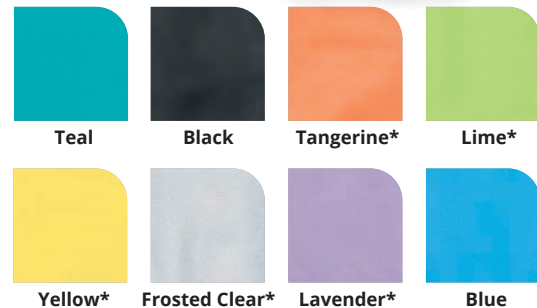

Shipping: 12 lbs. per box of 500

Imprint Area: Front/Back – 6W x 8H (Flexo Ink Print)
6W x 6H (Foil Print)
Front – 6W x 6H (Dynamic Color)

ORCHID™

Size: 12W x 15H x 3
2.5 mil.

Imprint	Item #	150	250	500	1000	3000
 FLEKO INK PRINT	37D1215	1.48	0.92	0.80	0.74	0.66 A
 FOIL PRINT	37D1215H	1.80	1.24	1.12	1.06	0.98 A
 DYNAMIC COLOR	DYD1215*	1.88	1.32	1.20	1.14	1.06 A

Shipping: 18 lbs. per box of 500

Imprint Area: Front/Back – 8W x 8H (Flexo Ink Print)
7W x 7H (Foil Print)
Front – 8W x 7H (Dynamic Color)

ROSE™

Size: 15W x 18H x 4
2.5 mil.

Imprint	Item #	150	250	500	1000	3000
 FLEKO INK PRINT	37D1518	1.56	1.00	0.88	0.82	0.74 A
 FOIL PRINT	37D1518H	1.88	1.32	1.20	1.14	1.06 A
 DYNAMIC COLOR	DYD1518*	1.96	1.40	1.28	1.22	1.14 A

Shipping: 25 lbs. per box of 500

Imprint Area: Front/Back – 9W x 9H (Flexo Ink Print)
8W x 8H (Foil Print)
Front – 9W x 7H (Dynamic Color)

Bag Colors Available:

* Dynamic Color only available on Tangerine, Lime, Yellow, Frosted Clear, and Lavender.